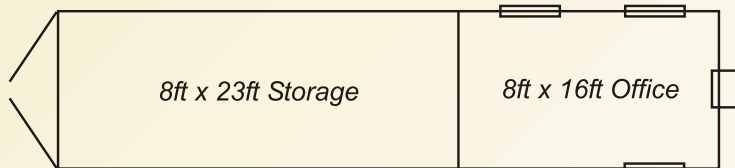

(866) 372-0500

**20ft High Security  
(Lock Box)**

**40ft High Security  
(Lock Box)**

SolarFlexed Roofs

**40ft Office Combo - Office / Storage  
(Storage is lighted & has electrical outlets)**

**20ft Office - Open Bay  
(All Office)**

*40ft Office Combo Layout*

*40ft Office Combo Layout - with Restroom*

*20ft Office Layout*