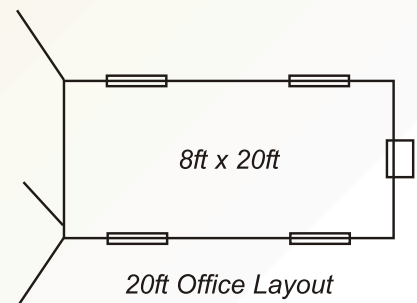

(866) 372-0500

**20ft High Security  
(Lock Box)**

**40ft High Security  
(Lock Box)**

SolarFlexed Roofs

**40ft Office Combo - Office / Storage  
(Storage is lighted & has electrical outlets)**

**20ft Office - Open Bay  
(All Office)**

*40ft Office Combo Layout*

*40ft Office Combo Layout - with Restroom*

*20ft Office Layout*