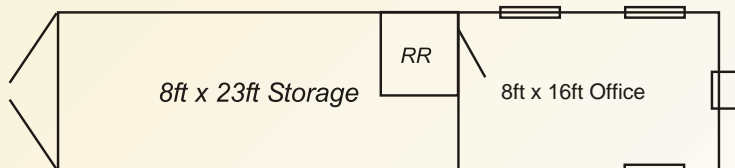

(866) 372-0500

**20ft High Security  
(Lock Box)**

**40ft High Security  
(Lock Box)**

SolarFlexed Roofs

**40ft Office Combo - Office / Storage  
(Storage is lighted & has electrical outlets)**

**20ft Office - Open Bay  
(All Office)**

*40ft Office Combo Layout*

*40ft Office Combo Layout - with Restroom*

*20ft Office Layout*