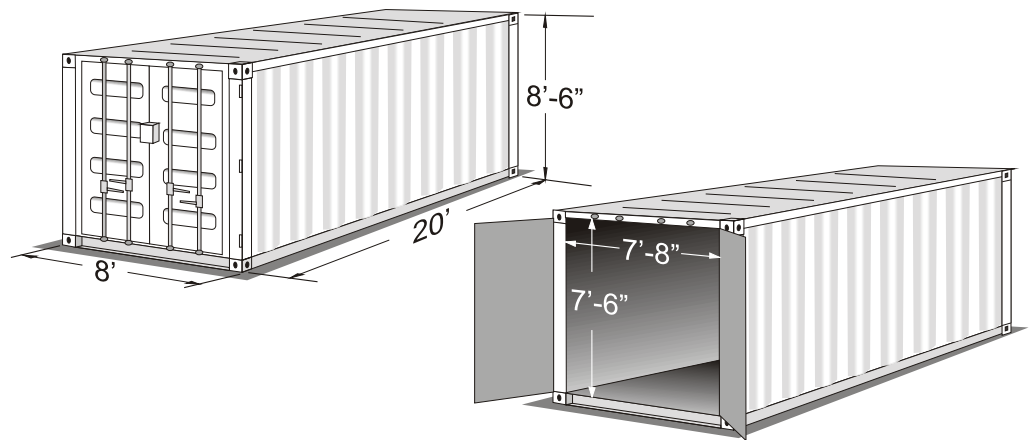

Typical Container Sizes

Standard 20ft

Standard 20ft Length
- Outside 20ft
- Inside 19ft-6in.

Standard 40ft

Std 40ft Length
- Outside 40ft
- Inside 39ft-6in.

40ft High Cube

40ft HC Length
- Outside 40ft
- Inside 39ft-6in.

NOTE: Measurements are approximate based on manufacturers specification and may have slight variances from one manufacturer to another