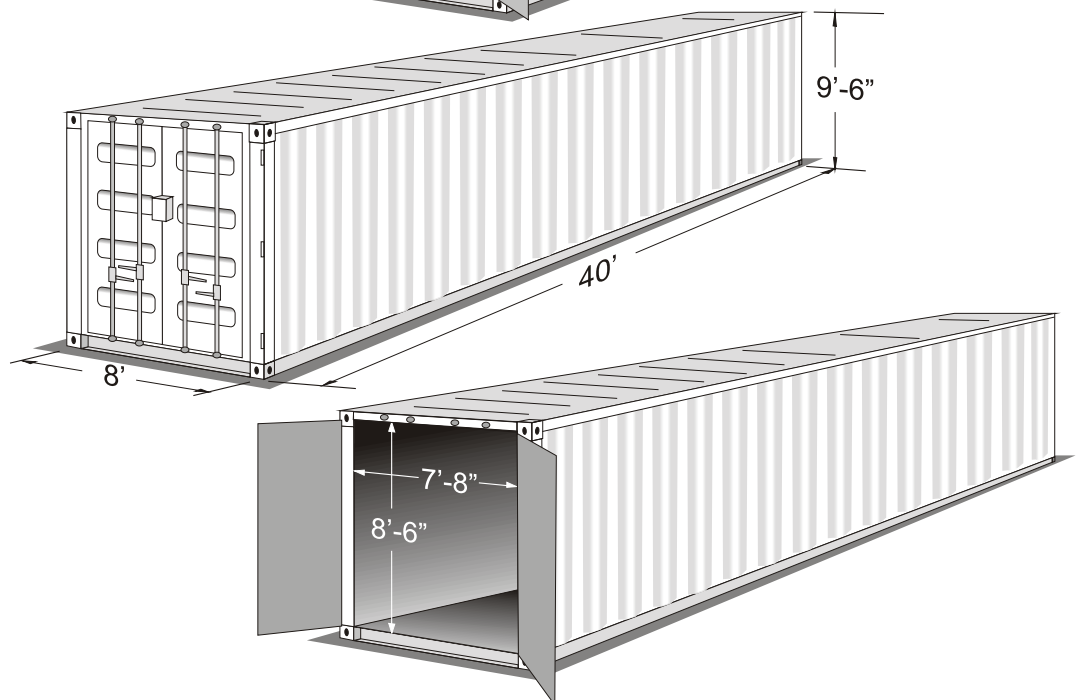

Typical Container Sizes

Standard 20ft

Standard 20ft Length
- Outside 20ft
- Inside 19ft-6in.

Standard 40ft

Std 40ft Length
- Outside 40ft
- Inside 39ft-6in.

40ft High Cube

40ft HC Length
- Outside 40ft
- Inside 39ft-6in.

NOTE: Measurements are approximate based on manufacturers specification and may have slight variances from one manufacturer to another