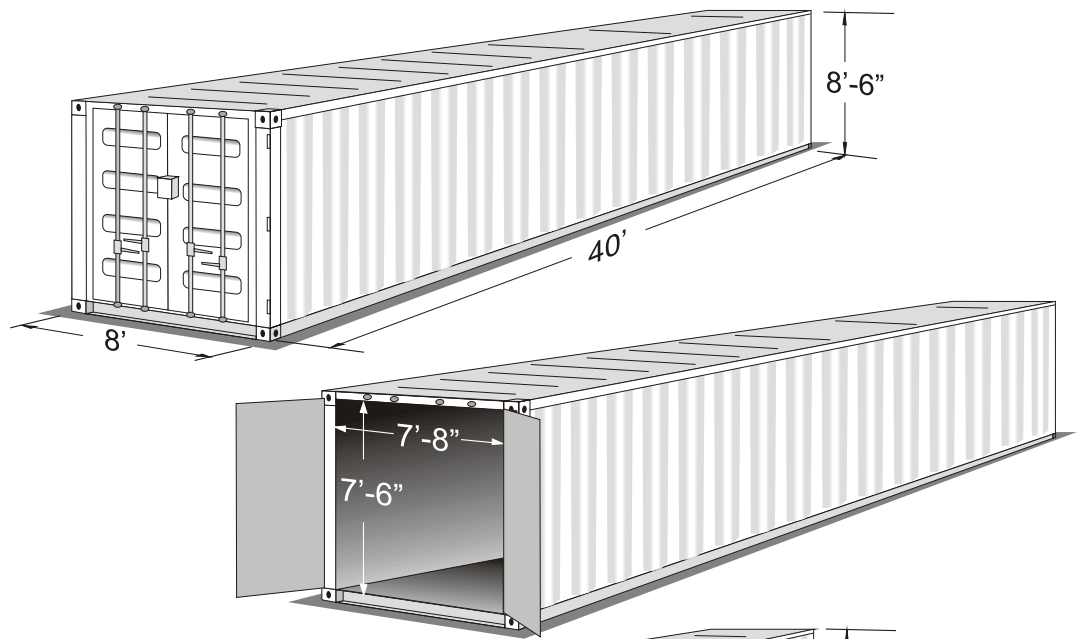

Typical Container Sizes

Standard 20ft

Standard 20ft Length
- Outside 20ft
- Inside 19ft-6in.

Standard 40ft

Std 40ft Length
- Outside 40ft
- Inside 39ft-6in.

40ft High Cube

40ft HC Length
- Outside 40ft
- Inside 39ft-6in.

NOTE: Measurements are approximate based on manufacturers specification and may have slight variances from one manufacturer to another